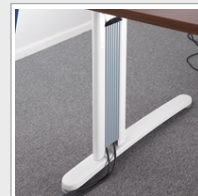

gentoo

PRODUCT DATA SHEET

TR10 straight desk 800mm x 800mm - silver frame, beech top

T8SB

With its strong lines and elegant form, TR10 is a streamlined desking system built for demanding work places and is a popular choice for a wide range of projects. The cable managed cantilever leg design allows users to hide and store unsightly cables, keeping them off the ground where they could create trip hazards and making the desk area both safe and aesthetically pleasing.

PRODUCT FEATURES

- Rectangular desks 800mm deep with one cable access port
- Supported by a steel beam system for added stability
- 25mm desktops available in beech, grey oak, oak, walnut and white
- Silver or white leg frames are fully welded for quick assembly with adjustable feet
- Cantilever legs have vertical cable management allowing cables to rise from the floor
- Beams slot into the leg frame for easy assembly and the telescopic beam extends to the correct size

DIMENSIONS & SPECIFICATIONS

Height	Width	Depth
725mm	800mm	800mm

RRP: £425.00

Bar Code: 5019904179526

Conforms to:

Colour: Beech
Warranty: 8 years

Pack Quantity: 1
Weight (Kg): 11.00