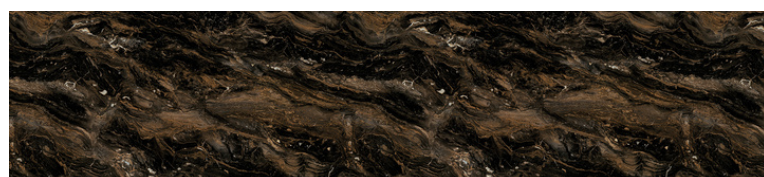

Tuff Top Premium High Gloss tops offer Rich, Decadent Decors completed with a smooth, glossy surface finish which bounces light and reflections to perfectly compliment your table tops to their surroundings. Finished with a luxurious gold effect metallic ABS edging. Available in 2 stunning Formica TrueScale decors - Calacatta Marble and Marbled Cappuccino - and 4 sizes across 3 shapes.

TUFF TOP® PREMIUM - High Gloss with metallic gold edging - STOCK SIZES

SHAPE	SIZE
SQUARE	600 x 600 mm
	700 x 700 mm
ROUND	700mm diameter
RECTANGLE	1200 x 700 mm

Features and benefits

- No minimum order
- 2mm Impact Resistant ABS edging
- Free samples available
- Antimicrobial, Easy Clean Surface
- Heat Resistant to 180°C
- Resilient to scratches
- 5 year structural warranty
- FSC certified MDF core
- Metal Insert Service compatible
- In Stock for same day despatch

MARBLED CAPPUCCINO

(Formica F9482)

LMARCAP

CALACATTA MARBLE

(Formica F3460)

LCALMAR

01686 620290

www.tabilo.co.uk