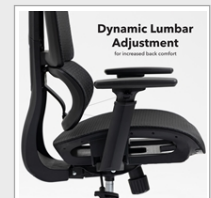

PRODUCT DATA SHEET

Zala mesh back operator chair with headrest and black mesh seat

ZAL300T1-K

Redefine your workspace experience with the ultimate blend of style and functionality. Zala is designed to respond to your movements while you work and provides the support you need to stay focused, with a two-part back design and head rest that cradles your spine and adapts to your body's natural shape, providing optimal lumbar support and reducing the risk of strain.

FEATURES & SPECIFICATIONS

- Offers a high level of comfort and dynamic support for the body
- Height adjustable arms with soft PU arm pads
- Finished with a black nylon 5 star pyramid base with easy glide castors
- Split back rest design with auto adjusting lumbar support
- Reclining back lockable in 3 tilt positions
- Adjustable headrest to support the upper body and head

Height	Width	Depth	Seat Height	Seat Width	Seat Depth	Back Height	Back Width
1170-1310mm	680mm	660mm	460-540mm	490mm	430mm	480mm	510mm

RRP: £350.00

Bar Code: 5019904639136

Weight Capacity (Kg): 130.00

Product Weight (Kg):