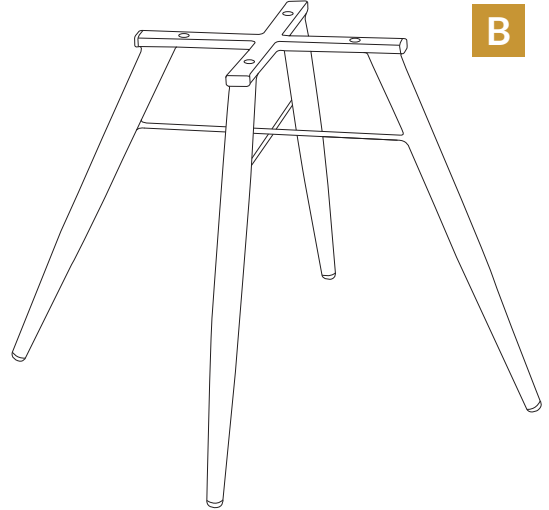

LENA SIDE CHAIR

ITEMS SUPPLIED IN BOX

STEP 1

STEP 2

STEP 3

STEP 4

T 0345 073 8455

W zaptrading.co.uk