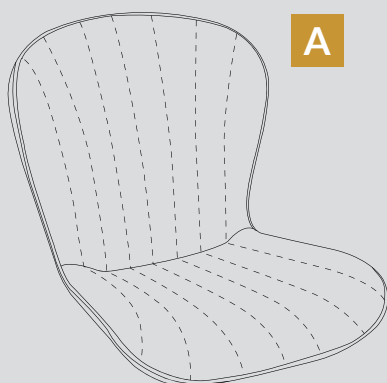

LENA SIDE CHAIR

ITEMS SUPPLIED IN BOX

STEP 1

STEP 2

STEP 3

STEP 4

T 0345 073 8455

W zaptrading.co.uk