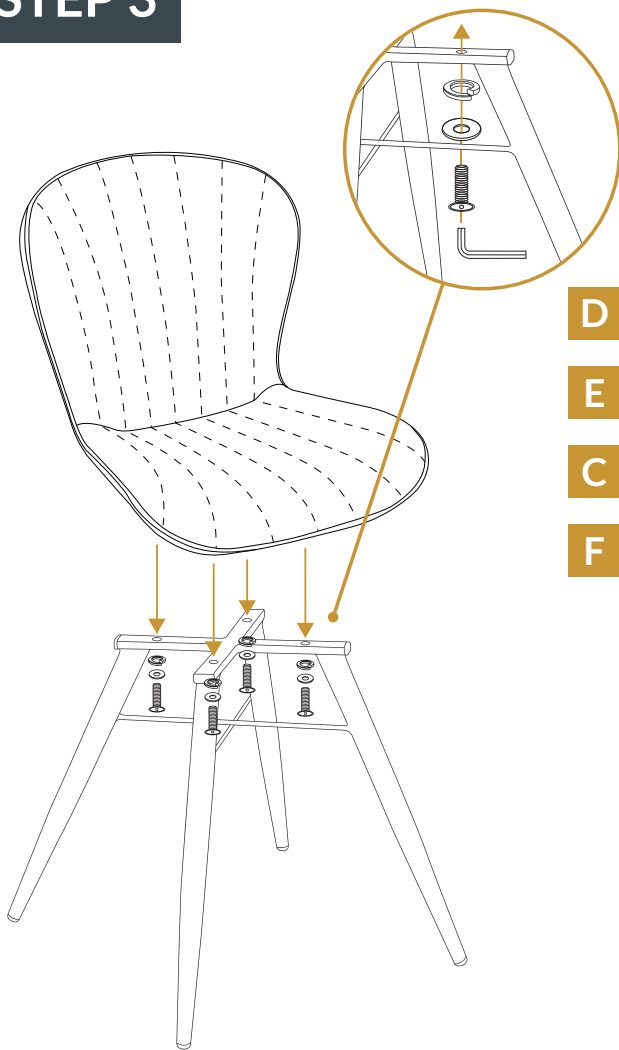

LENA SIDE CHAIR

ITEMS SUPPLIED IN BOX

STEP 1

STEP 2

STEP 3

STEP 4

T 0345 073 8455

W zaptrading.co.uk