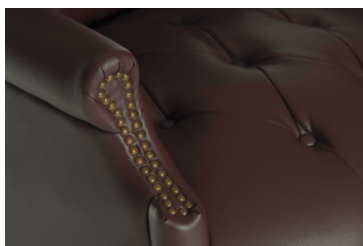

Teknik

CHAIRMAN PRODUCT SHEET EXECUTIVE

Use (General): **8** Hours Per Day

- Large button tufted bonded leather faced executive chair
- 8 way hand tied coil construction seat
- Hand applied "antique" brass nail-head trim
- Elegant 5 star base in fruitwood finish
 - Gas lift seat height adjustment
 - Reclining function with tilt tension
 - Requires easy self assembly
- Available from stock in burgundy or green

- Arm height will allow the chair to fit under a desk/table of 66 cm high.
- Suggested maximum user weight: 115 kg

N.B: All measurements are approximate