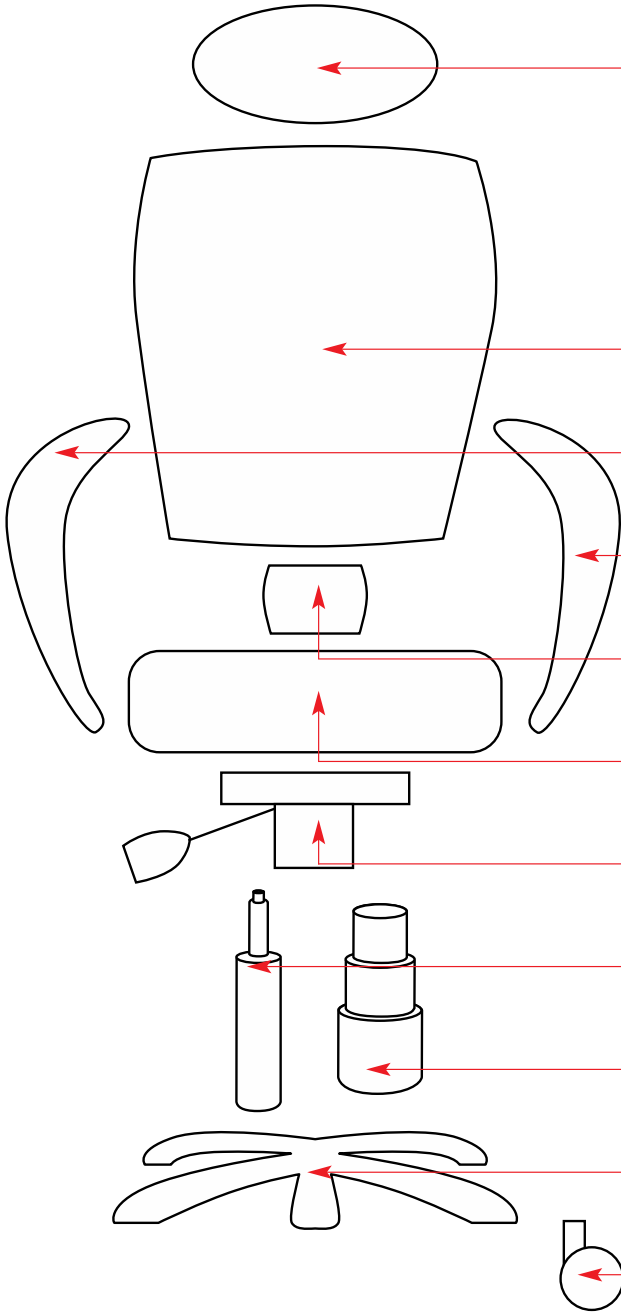

PRODUCT	CITY FABRIC	8099
---------	-------------	------

HEADREST	N/A	
BACKREST	Z073	
ARM <i>RH when seated</i>	Z760 (PAIR)	
ARM <i>LH when seated</i>	Z760 (PAIR)	
BACK BRACKET/MECH	N/A	
SEAT	Z074	MECHANISM SCREW DIMENSIONS IN CM
MECHANISM	Z7301	
GAS LIFT	Z23 EXEC	
TELESCOPE	Z35	
FIVE STAR BASE	Z47 BLACK NYLON	
CASTORS	Z03	

FIXINGS	(arm screws) x8 M6*18, x8 ARM CAP, (mechanism) x4 M8*22
---------	---

UNIQUE PARTS	N/A
--------------	-----

NOTES	
-------	--