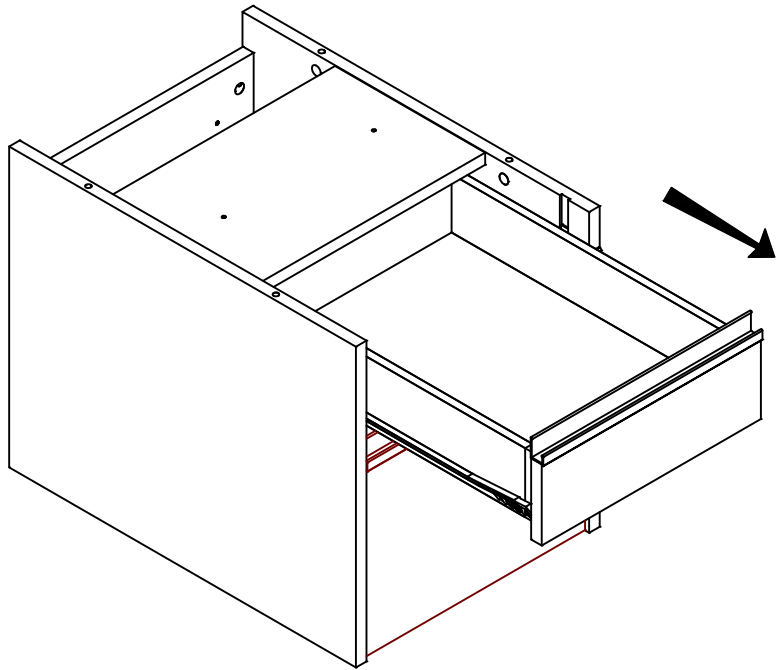

CF2FP - 2 Drw Desk Pedestal

Please check that you have all the fittings

CF2FP

4

Minifix cam 15N
CAM03

4

Quickfix spread bolt
BLT06

4

1 1/4 x 8 screw
SCR12

1

2

5

6

9

10