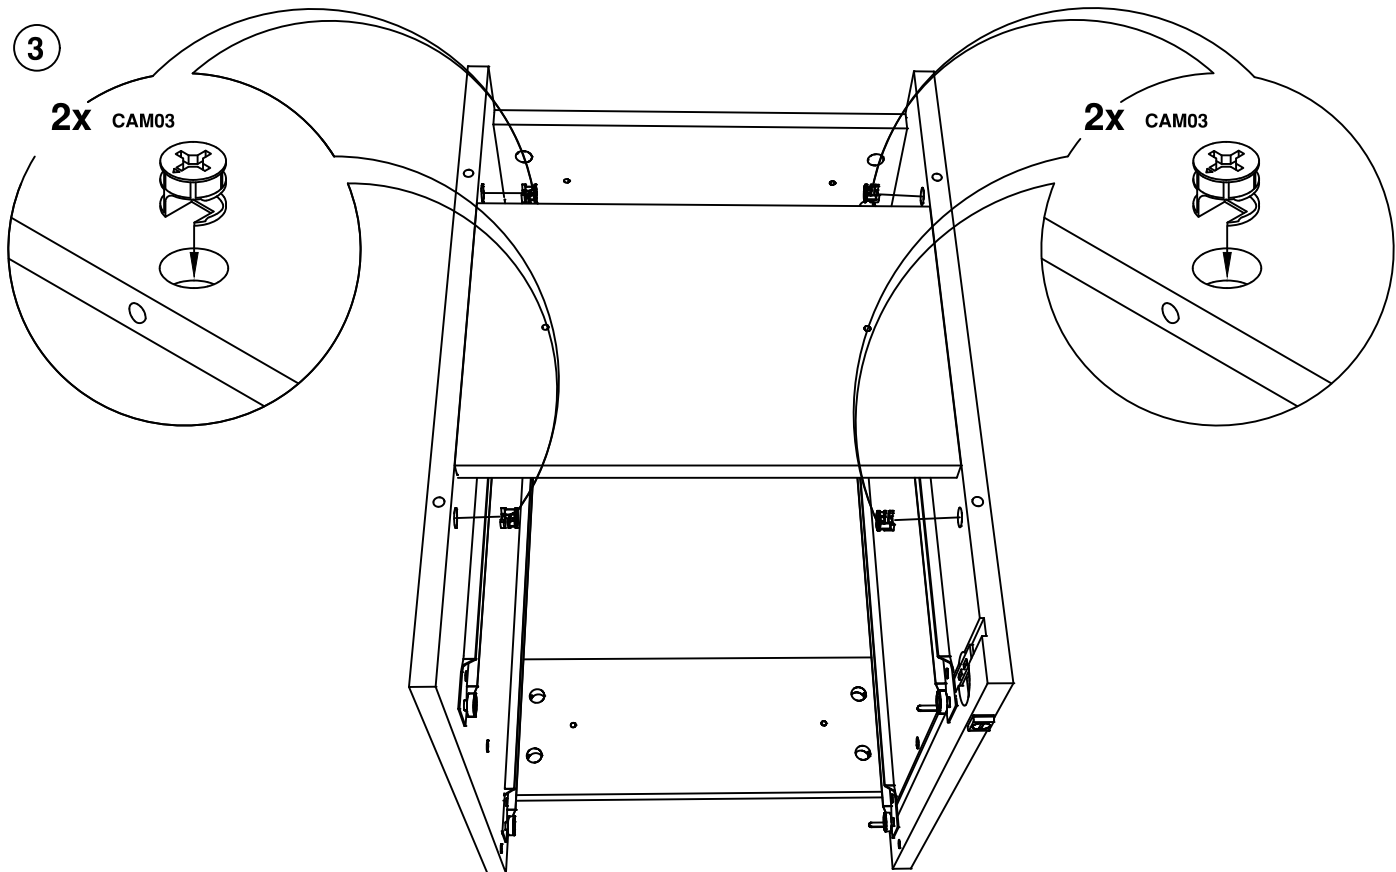

CF2FP - 2 Drw Desk Pedestal

Please check that you have all the fittings

CF2FP

4

Minifix cam 15N
CAM03

4

Quickfix spread bolt
BLT06

4

1 1/4 x 8 screw
SCR12

1

2

5

6

9

10