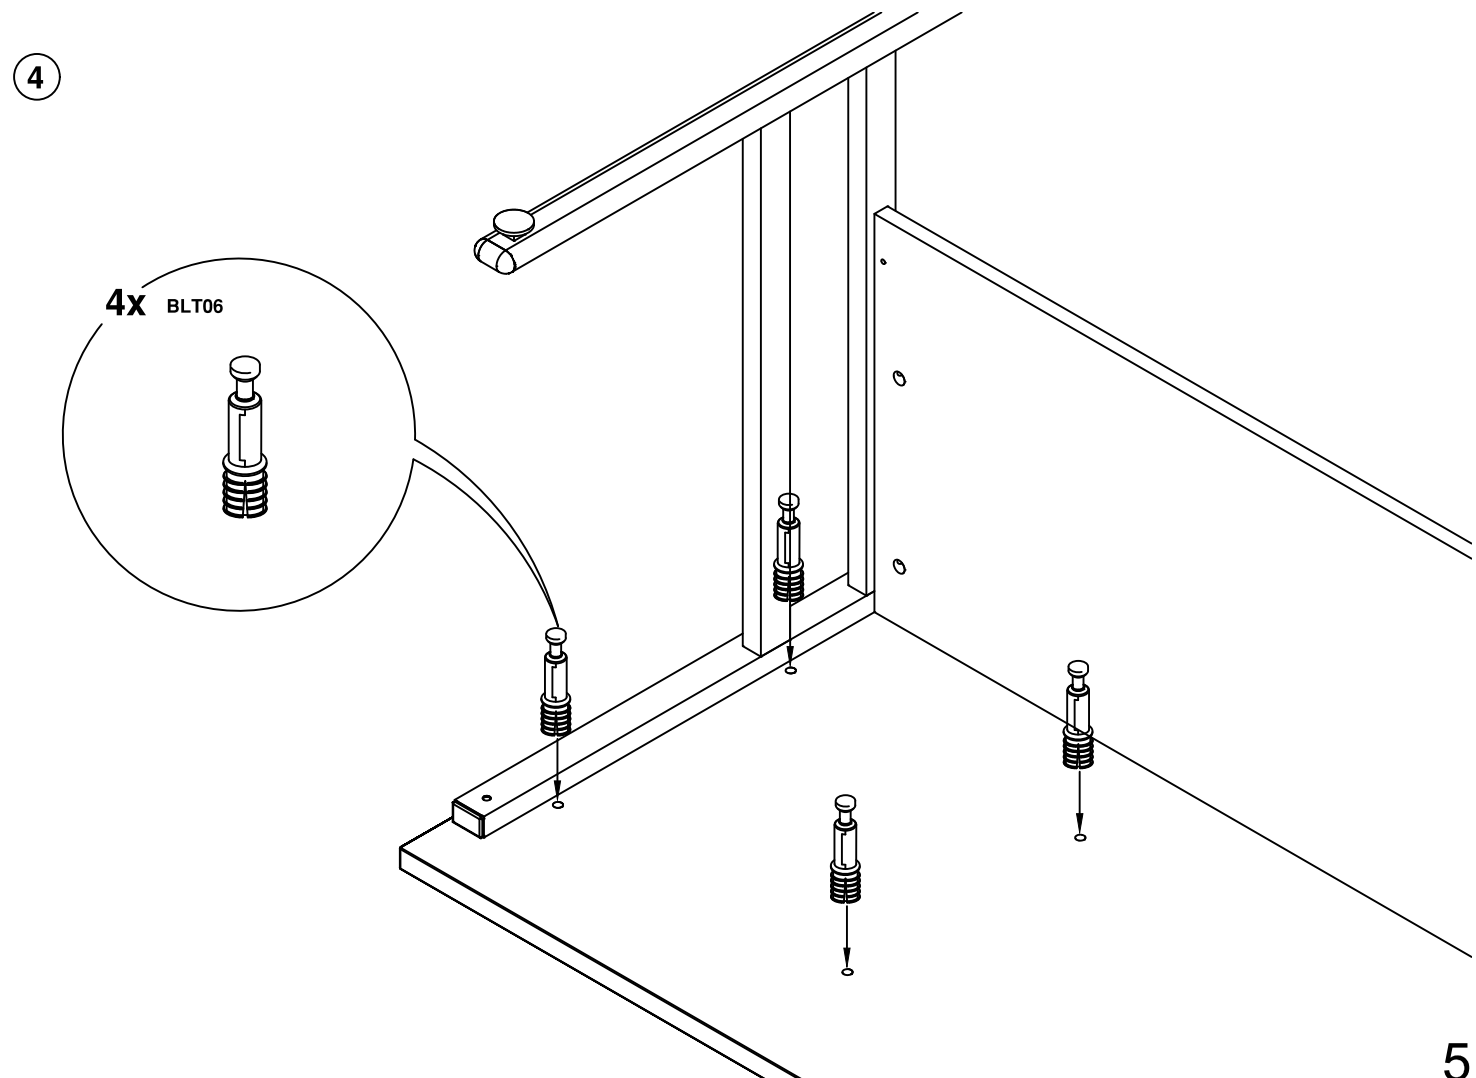

CF2FP - 2 Drw Desk Pedestal

Please check that you have all the fittings

CF2FP

4

Minifix cam 15N
CAM03

4

Quickfix spread bolt
BLT06

4

1 1/4 x 8 screw
SCR12

1

2

5

6

9

10