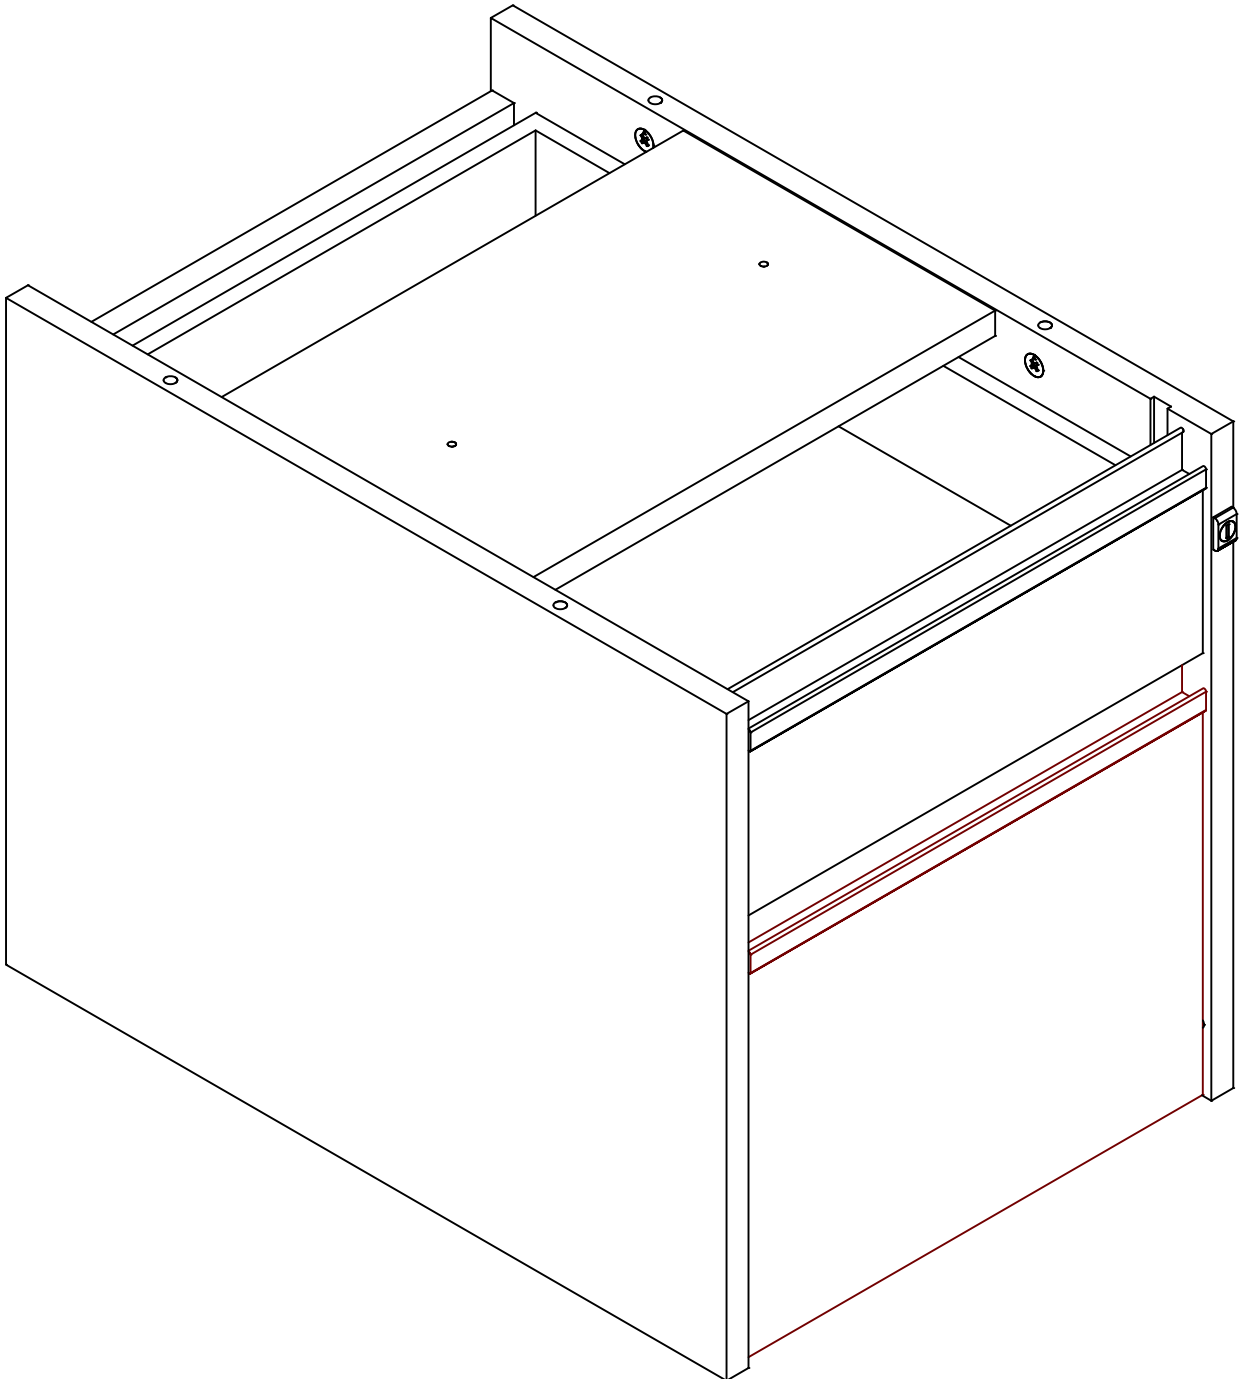

CF2FP - 2 Drw Desk Pedestal

Please check that you have all the fittings

CF2FP

4

Minifix cam 15N
CAM03

4

Quickfix spread bolt
BLT06

4

1 1/4 x 8 screw
SCR12

1

2

5

6

9

10