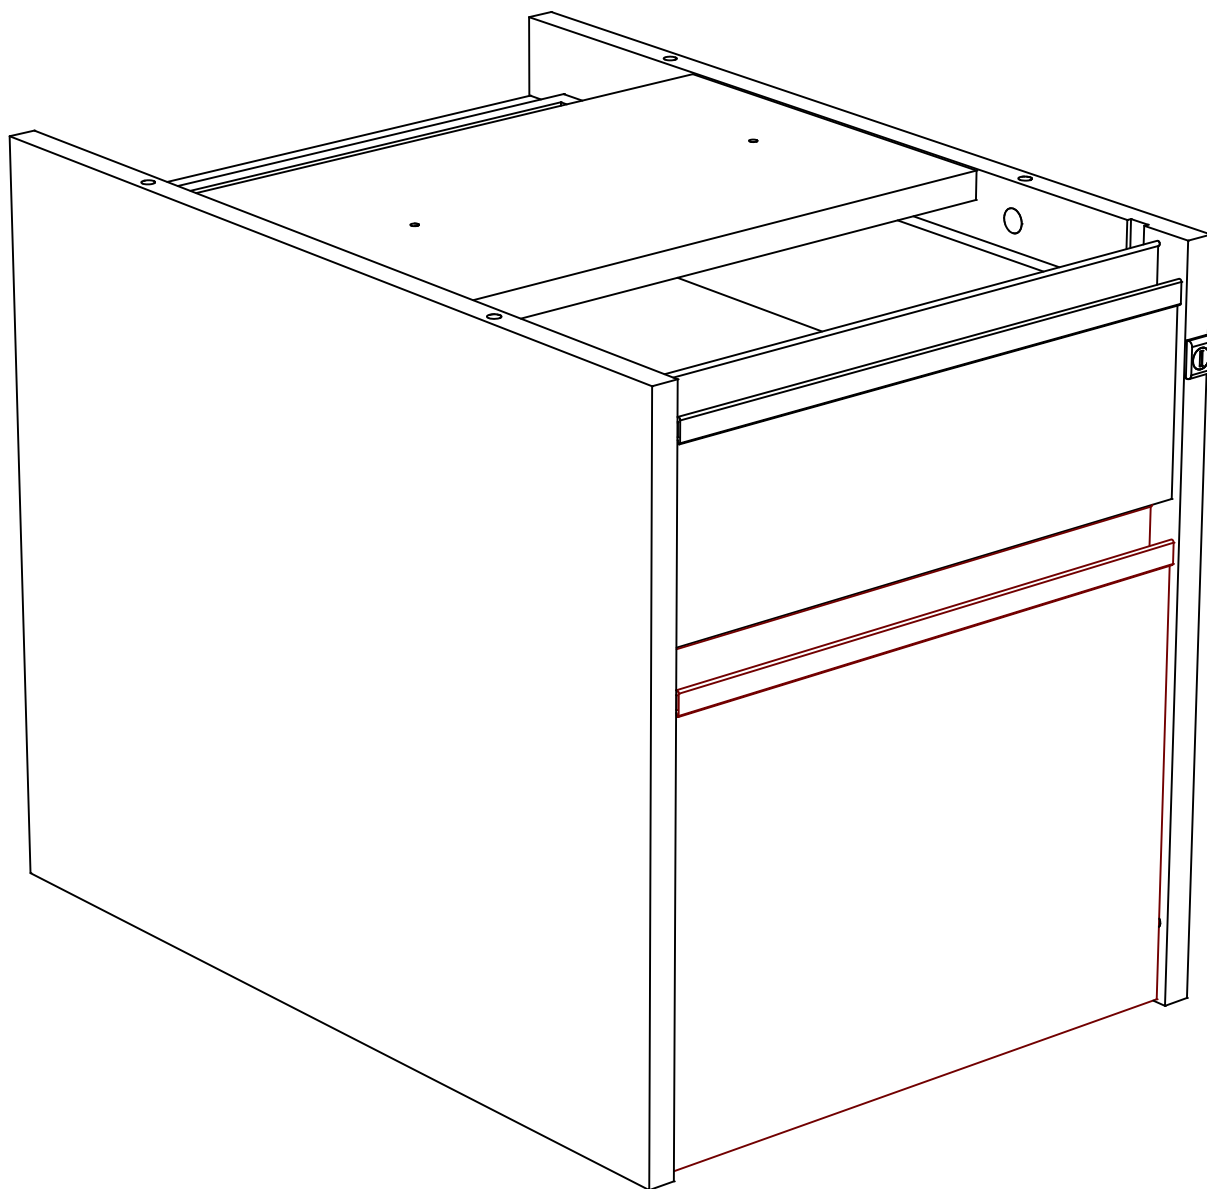

CF2FP - 2 Drw Desk Pedestal

Please check that you have all the fittings

CF2FP

4

Minifix cam 15N
CAM03

4

Quickfix spread bolt
BLT06

4

1 1/4 x 8 screw
SCR12

1

2

5

6

9

10