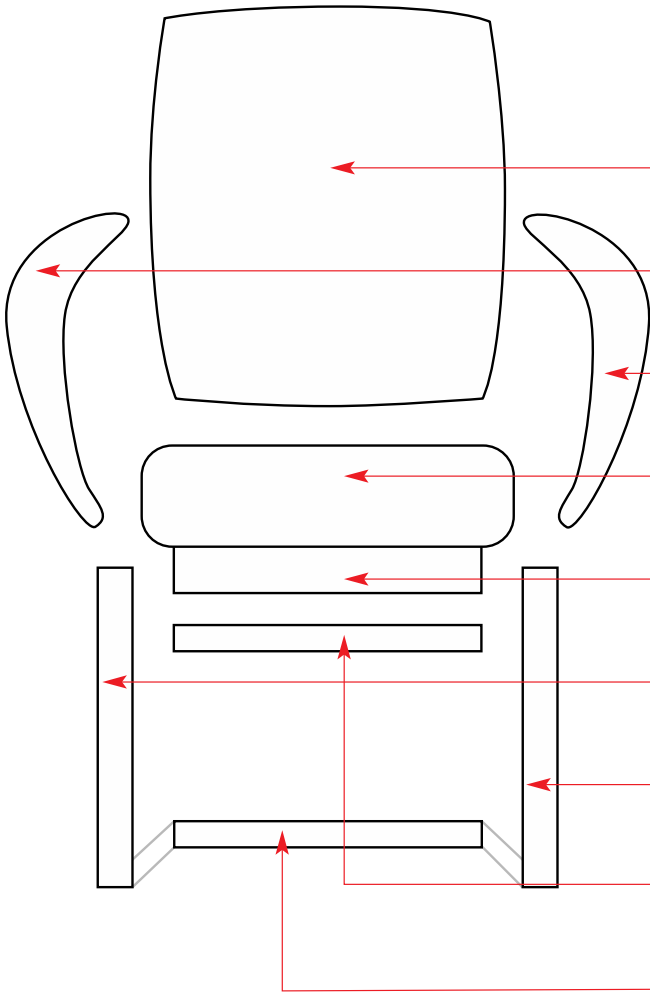

PRODUCT	ENVOY	1309A5
---------	-------	--------

BACKREST	Z1022 (SEAT & BACK)
ARM <small>RH when seated</small>	Z077R (PART OF FRAME)
ARM <small>LH when seated</small>	Z077L (PART OF FRAME)
SEAT	Z1022 (SEAT & BACK)
UNDERSIDE FRAME	N/A
FRAME <small>RH when seated</small>	Z077R
FRAME <small>LH when seated</small>	Z077L
CROSS BAR <small>FRONT</small>	Z077FB
CROSS BAR <small>REAR</small>	Z077MB