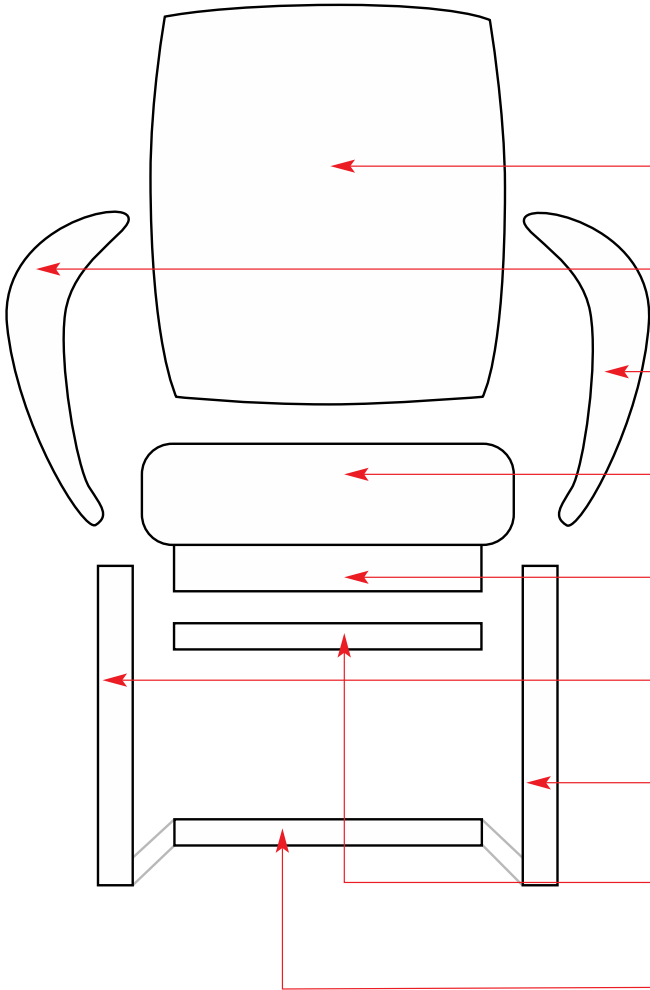

PRODUCT	FLIP VISITOR CHAIR	6963
---------	--------------------	------

BACKREST	Z120
ARM <i>RH when seated</i>	Z120ARM-R
ARM <i>LH when seated</i>	Z120ARM-L
SEAT	Z120S-VIS
UNDERSIDE FRAME	Z120F (COMPLETE FRAME)
FRAME <i>RH when seated</i>	N/A
FRAME <i>LH when seated</i>	N/A
CROSS BAR <i>FRONT</i>	N/A
CROSS BAR <i>REAR</i>	N/A

FIXINGS	M6X25 SCREW x2, M6x20 SCREW x2, M8x22x1.5MM WASHER x2
---------	---

UNIQUE PARTS	N/A
--------------	-----

NOTES	
-------	--