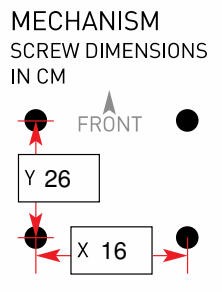

ARM <i>LH when seated</i>	ARM FRAME - Z012 (BLACK) / Z65 (GREY)
---------------------------	---------------------------------------

BACK BRACKET/MECH	ATTACHED
-------------------	----------

SEAT	Z267
------	------

FIXINGS	M6*30 x4 (Back bar screws), M6*55 x1 (back bar screw), back bar cup x1, M6*25 x9 (arm screws), Allen kev x1
---------	---

UNIQUE PARTS	
--------------	--

NOTES	
-------	--