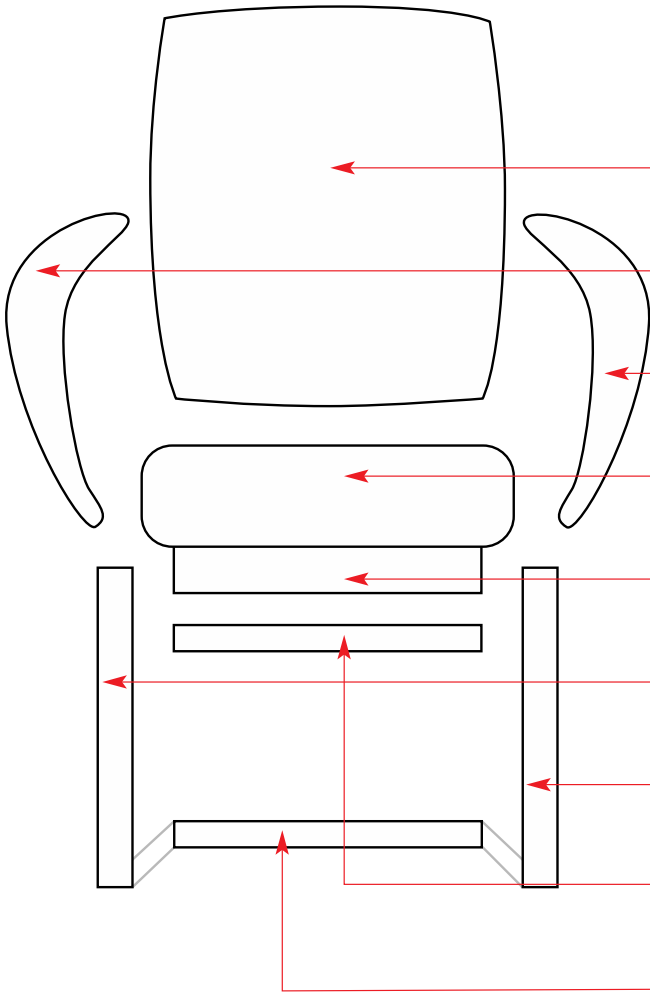

PRODUCT	KINGSTON VISITOR	8511MD-K
---------	------------------	----------

BACKREST	Z160B
ARM <i>RH when seated</i>	N/A – PART OF THE FRAME
ARM <i>LH when seated</i>	N/A – PART OF THE FRAME
SEAT	Z160
UNDERSIDE FRAME	Z274 (SHORT BAR) + Z274L (LONG BAR)
FRAME <i>RH when seated</i>	Z068K (LEFT + RIGHT)
FRAME <i>LH when seated</i>	Z068K (LEFT + RIGHT)
CROSS BAR <i>FRONT</i>	N/A
CROSS BAR <i>REAR</i>	N/A

FIXINGS	M6*80 x4 (back & front bar), M6*25 x4 (back bracket), M6*20 x2 (seat), M6*65 x2 (arm frame)
---------	---

UNIQUE PARTS	
--------------	--

NOTES	
-------	--