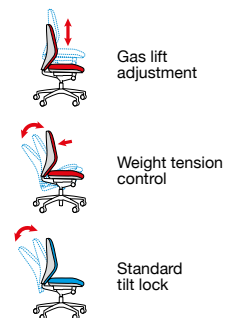

Width **630**
Depth **610**
Height **895-995**
Seat width **480**
Seat depth **500**
Seat height **440-540**
Back width **470**
Back height **500**

Black air mesh seat with black mesh back

Code
ORN300T1-K

Arm type
Pivot arms

RRP
£267