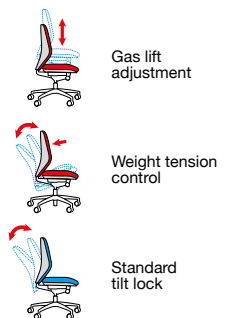

Duffy

Duffy is a well-designed office chair that is proof that ergonomic and affordable are not mutually exclusive. The completely mesh back is ideal for allowing air to flow through the chair, and the Duffy chair with its fixed pointing arms and pleasingly curved back, does well on both these accounts.

Width **600**
Depth **600**
Height **955-1055**
Seat width **470**
Seat depth **550**
Seat height **450-550**
Back width **450**
Back height **520**

Black air mesh seat with black mesh back

Code
DFY300T1-K   **Arm type**
Fixed arms   **RRP**
£233

Hale

The Hale mesh back operator chair is perfect for someone who is looking for an office chair with all the important basic features, and at a reasonable price. This chair allows you to adjust for height and seat angle with simple controls, as well as tilt-back control, to make you as comfortable as possible.

Width **700**
Depth **550**
Height **985-1085**
Seat width **500**
Seat depth **520**
Seat height **450-550**
Back width **485**
Back height **545**

Black air mesh seat with black mesh back

Code
HAL300T1-K   **Arm type**
Fixed arms   **RRP**
£224