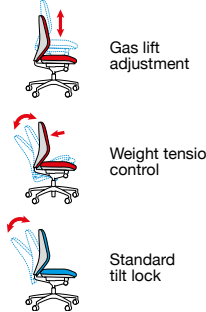

Arm type
 Fixed arms

RRP
£198

Toto

Not only does this office chair's mesh back keep you cool, it is also designed with contours that cup your spine for optimal lumbar support. The gently curved backrest on the Toto chair follows the shape of your spine, and the mesh material allows ventilation even after prolonged contact.