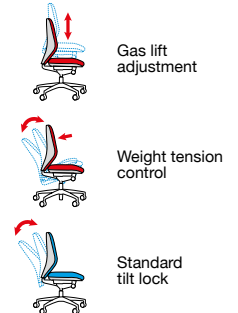

Width **690**
Depth **600**
Height **1150-1250**
Seat width **500**
Seat depth **530**
Seat height **470-570**
Back width **470**
Back height **730**

Black fabric seat with black mesh back

Code
TUS300T1

Arm type
Pivot arms

RRP
£267