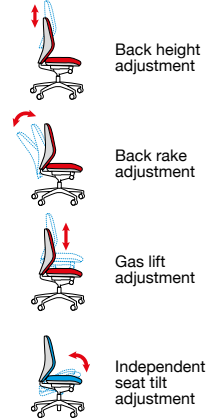

Seat depth
adjustment

Adjustable
lumbar
support

Senza Mesh

Comfort, reliability and affordability are the key attributes of the Senza operators chair with its curvaceous profile and vast array of options. Equipped with ergonomic features, a high mesh back and padded fabric seat. This operators chair easily provides the comfort needed for a long day at work.
EN 1335-1:2000 / EN 1335-2:2009

Width **680**
Depth **650**
Height **950-1080**
Seat width **520**
Seat depth **500**
Seat height **470-600**
Back width **480**
Back height **590**

Code	Arm type	RRP
SM40-000	No arms	£297
SM43-000	Fixed arms	£327
SM44-000	Adjustable arms	£360
SM46-000	Folding arms	£384