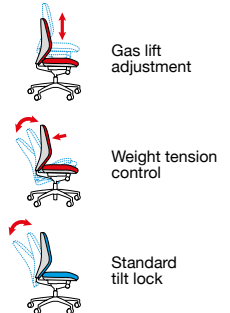

Duffy

Duffy is a well-designed office chair that is proof that ergonomic and affordable are not mutually exclusive. The completely mesh back is ideal for allowing air to flow through the chair, and the Duffy chair with its fixed pointing arms and pleasingly curved back, does well on both these accounts.

Width **600**
Depth **600**
Height **955-1055**
Seat width **470**
Seat depth **550**
Seat height **450-550**
Back width **450**
Back height **520**

Black air mesh seat with black mesh back

Code
DFY300T1-K   **Arm type**
Fixed arms   **RRP**
£233

Hale

The Hale mesh back operator chair is perfect for someone who is looking for an office chair with all the important basic features, and at a reasonable price. This chair allows you to adjust for height and seat angle with simple controls, as well as tilt-back control, to make you as comfortable as possible.

Width **700**
Depth **550**
Height **985-1085**
Seat width **500**
Seat depth **520**
Seat height **450-550**
Back width **485**
Back height **545**

Black air mesh seat with black mesh back

Code
HAL300T1-K   **Arm type**
Fixed arms   **RRP**
£224