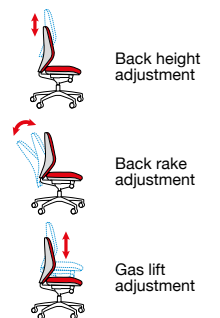

Code	Arm type	RRP
VMH10-000	No arms	£235
VMH11-000	Fixed arms	£254
VMH12-000	Adjustable arms	£278