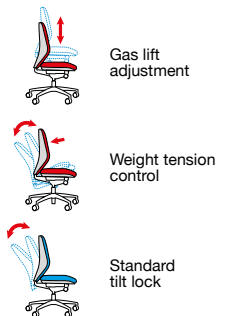

Jonas

If you're looking for a no frills ergonomic office chair that's built to last and with decent back support, then you simply can't go wrong with the Jonas operators chair. Although this office chair has a minimalist design, it remains a stylish option for your home or workspace.

Width **580**
Depth **550**
Height **940-1070**
Seat width **490**
Seat depth **490**
Seat height **440-570**
Back width **450**
Back height **490**

Black fabric seat with black mesh back

Code
JNS300T1-K

Arm type
Fixed arms

RRP
£198

Toto

Not only does this office chair's mesh back keep you cool, it is also designed with contours that cup your spine for optimal lumbar support. The gently curved backrest on the Toto chair follows the shape of your spine, and the mesh material allows ventilation even after prolonged contact.

Width **620**
Depth **550**
Height **920-1010**
Seat width **480**
Seat depth **465**
Seat height **420-510**
Back width **430**
Back height **510**

Black fabric seat with black mesh back

Code
TOT300T1-K

Arm type
Fixed arms

RRP
£198