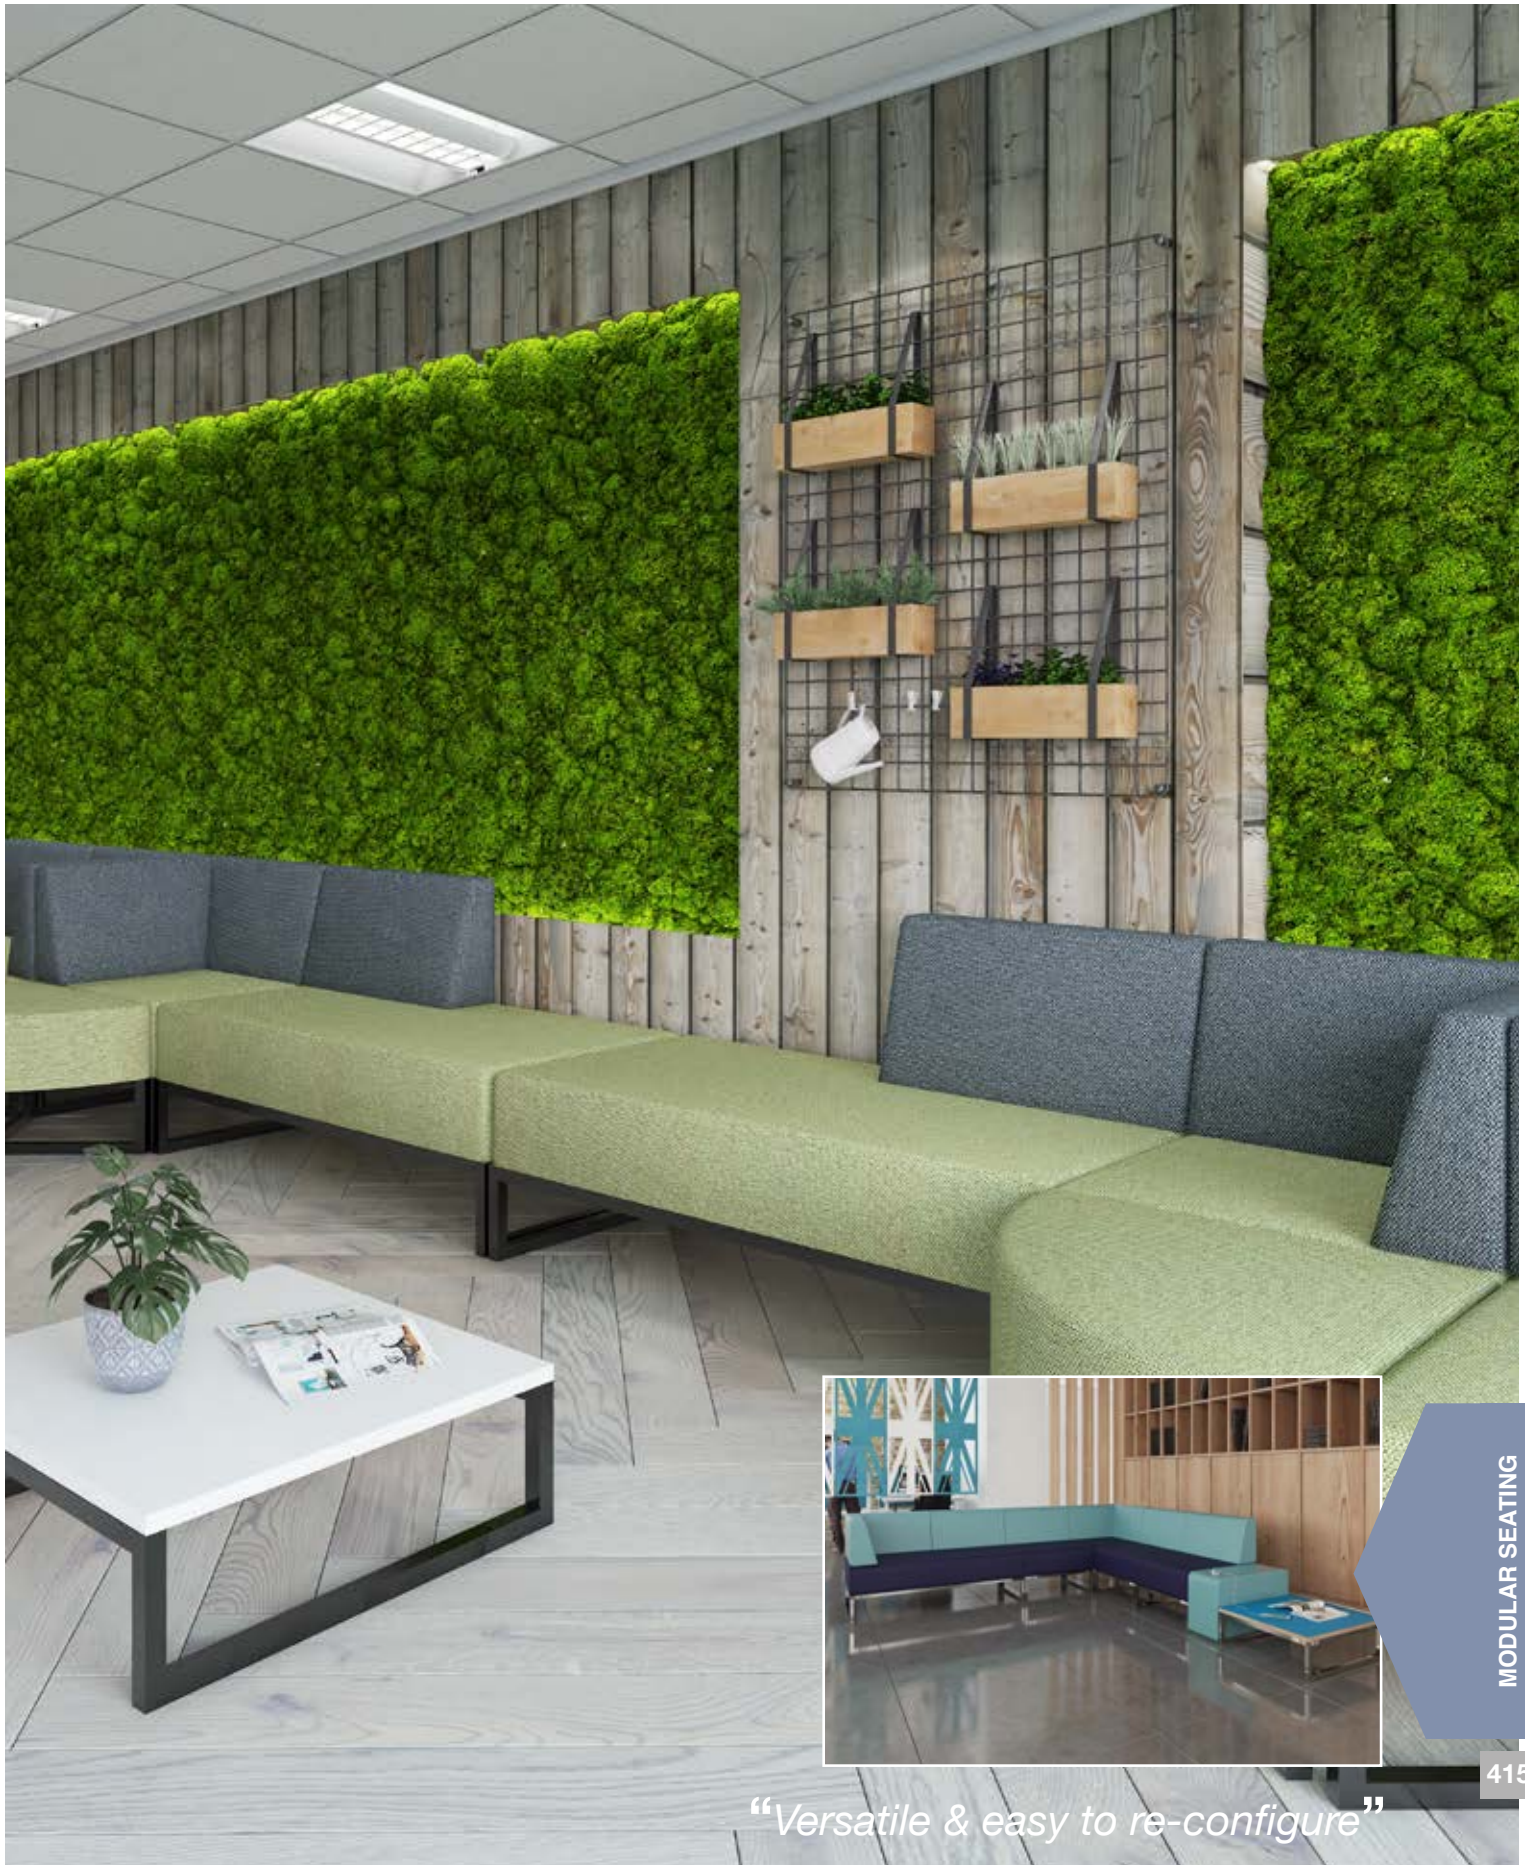

NERA

DYNAMIC MODULAR CONFIGURATIONS

MODULAR SEATING

“Versatile & easy to re-configure”