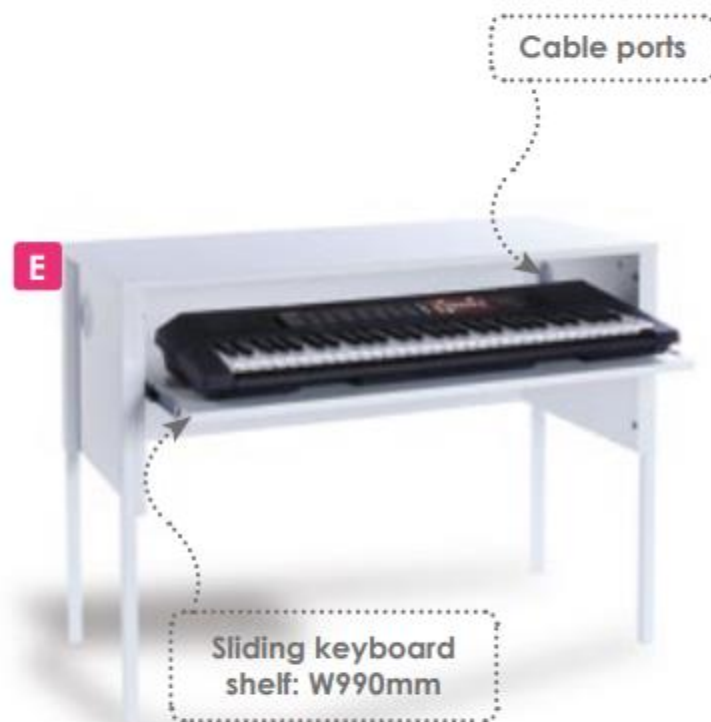

MUSIC TROLLEYS...

* WOOD FINISHES AVAILABLE

E. *Music Keyboard Desk

W1100 x D500 x H810mm

EF6003BEECH

EF6003MAPLE

EF6003WHITE