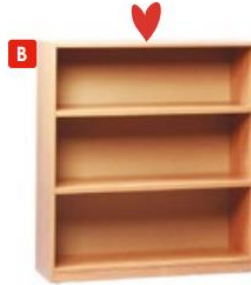

B. Open Bookcase with 2 Adjustable Shelves

W900 x D320 x H1000mm

MEQ1000BC	Beech
MAP1000BC	Maple
MEQ1000BCWHITE	White