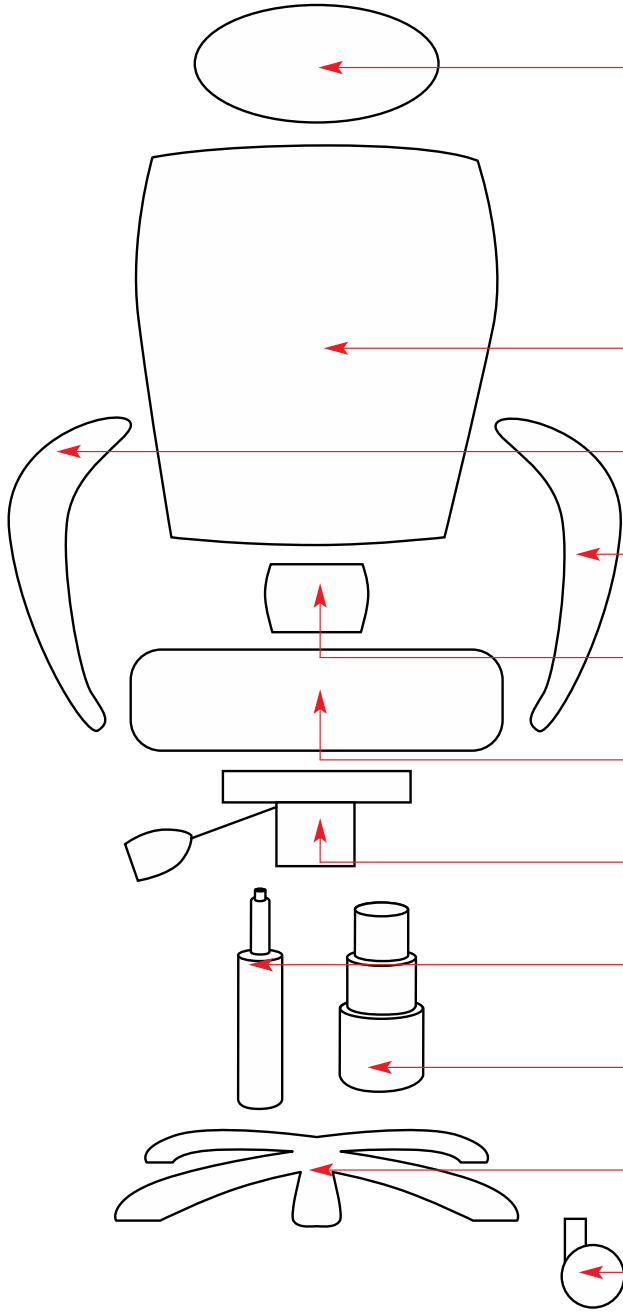

PRODUCT	PRACTICA	9400-PU
---------	----------	---------

HEADREST		N/A
BACKREST		Z312PU
ARM <i>RH when seated</i>		OPTIONAL
ARM <i>LH when seated</i>		OPTIONAL
BACK BRACKET/MECH		Z312F
SEAT	Z312SPU	MECHANISM SCREW DIMENSIONS IN CM 
MECHANISM	Z58	
GAS LIFT	Z24	
TELESCOPE		Z35
FIVE STAR BASE		Z151
CASTORS		Z03