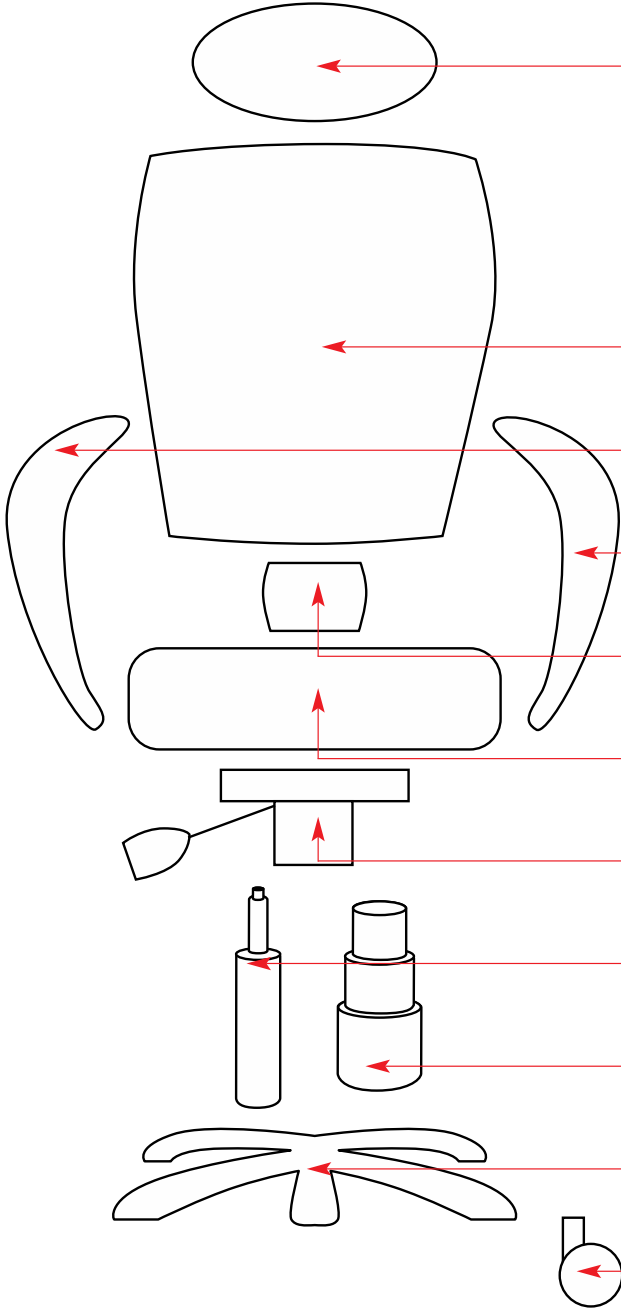

PRODUCT	PRICE BLASTER HIGH	1000
---------	--------------------	------

HEADREST		N/A
BACKREST		Z059
ARM <i>RH when seated</i>		OPTIONAL
ARM <i>LH when seated</i>		OPTIONAL
BACK BRACKET/MECH		Z050
SEAT	Z055	MECHANISM SCREW DIMENSIONS IN CM
MECHANISM	Z42	
GAS LIFT	Z24	
TELESCOPE		Z33
FIVE STAR BASE		Z151
CASTORS		Z03

FIXINGS	NO FIXINGS REQUIRED
---------	---------------------

UNIQUE PARTS	BACK ADJUSTMENT HANDLE
--------------	------------------------

NOTES	
-------	--