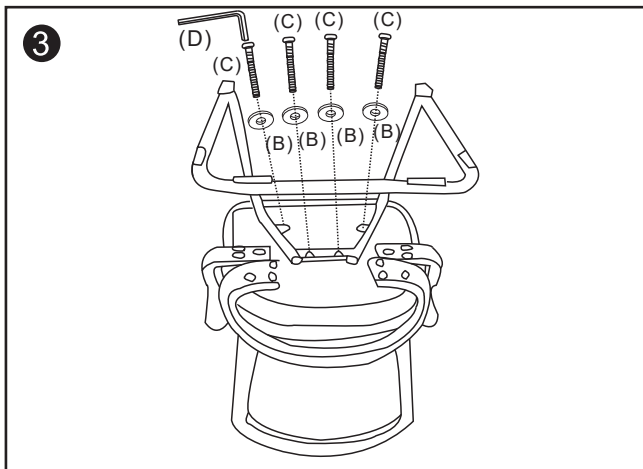

ASSEMBLY INSTRUCTIONS

Please note that all of the fittings are in the bag attached to the frame

Do not tighten bolts fully until you have completed assembly.
 "Should you require any assistance in assembling your goods please contact customer services on 0151 548 7111 between 9am/4:30pm.

WARNING

- DO NOT USE THIS CHAIR AS A STEPLADDER
- USE THIS PRODUCT ONLY FOR SEATING ONE PERSON AT A TIME
- DO NOT USE THIS CHAIR UNLESS ALL BOLTS, SCREWS AND KNOBS ARE FIRMLY SECURED
- AT LEAST EVERY 4 MONTHS CHECK ALL BOLTS, SCREWS AND KNOBS TO BE SURE THEY REMAIN TIGHT
- IF PARTS ARE MISSING, BROKEN, DAMAGED OR WORN, STOP USING THE PRODUCT UNTIL REPAIRS ARE MADE USING AUTHORIZED PARTS
- FAILURE TO FOLLOW THESE INSTRUCTIONS/WARNINGS COULD RESULT IN SERIOUS INJURY