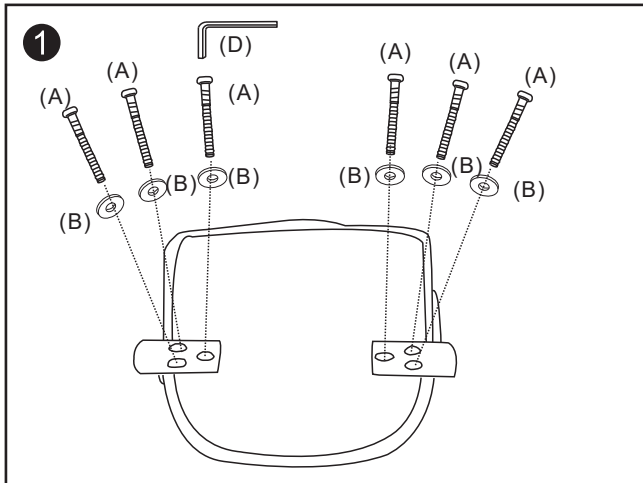

ASSEMBLY INSTRUCTIONS

Please note that all of the fittings are in the bag attached to the frame

Do not tighten bolts fully until you have completed assembly.
 "Should you require any assistance in assembling your goods please contact customer services on 0151 548 7111 between 9am/4:30pm.

WARNING

- DO NOT USE THIS CHAIR AS A STEPLADDER
- USE THIS PRODUCT ONLY FOR SEATING ONE PERSON AT A TIME
- DO NOT USE THIS CHAIR UNLESS ALL BOLTS, SCREWS AND KNOBS ARE FIRMLY SECURED
- AT LEAST EVERY 4 MONTHS CHECK ALL BOLTS, SCREWS AND KNOBS TO BE SURE THEY REMAIN TIGHT
- IF PARTS ARE MISSING, BROKEN, DAMAGED OR WORN, STOP USING THE PRODUCT UNTIL REPAIRS ARE MADE USING AUTHORIZED PARTS
- FAILURE TO FOLLOW THESE INSTRUCTIONS/WARNINGS COULD RESULT IN SERIOUS INJURY