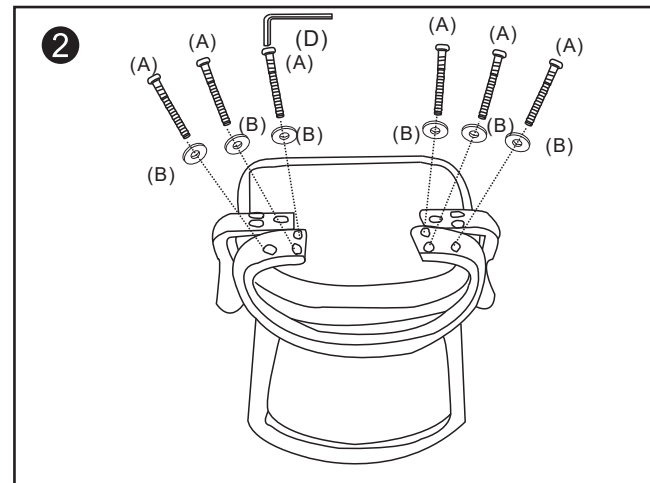

ASSEMBLY INSTRUCTIONS

Please note that all of the fittings are in the bag attached to the frame

Do not tighten bolts fully until you have completed assembly.
 "Should you require any assistance in assembling your goods please contact customer services on 0151 548 7111 between 9am/4:30pm.

WARNING

- DO NOT USE THIS CHAIR AS A STEPLADDER
- USE THIS PRODUCT ONLY FOR SEATING ONE PERSON AT A TIME
- DO NOT USE THIS CHAIR UNLESS ALL BOLTS, SCREWS AND KNOBS ARE FIRMLY SECURED
- AT LEAST EVERY 4 MONTHS CHECK ALL BOLTS, SCREWS AND KNOBS TO BE SURE THEY REMAIN TIGHT
- IF PARTS ARE MISSING, BROKEN, DAMAGED OR WORN, STOP USING THE PRODUCT UNTIL REPAIRS ARE MADE USING AUTHORIZED PARTS
- FAILURE TO FOLLOW THESE INSTRUCTIONS/WARNINGS COULD RESULT IN SERIOUS INJURY