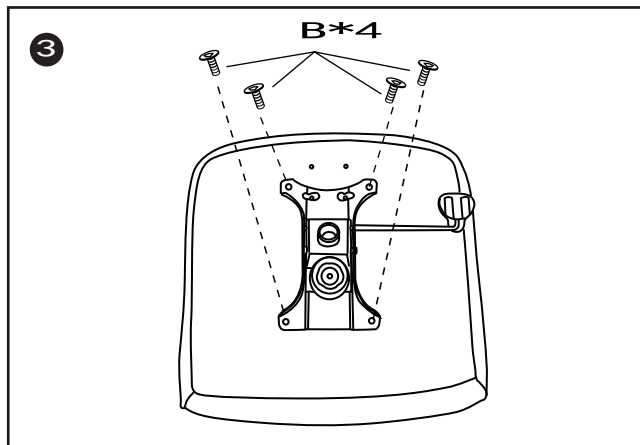

# ASSEMBLY INSTRUCTIONS

- A** 1PC  

- B** 4PCS (22mm)  
PRE-INSERTED  

- C** 5PCS  

- D** 2PCS  

- E** 8PCS (18mm)  
PRE-INSERTED  

- F** 8PCS  

- G** 1PC  

**dams**  **SOM300T1**

Do not tighten bolts fully until you have completed assembly.  
Please note the fixing screws are located in their fixing points if not found in the parts bag.  
Should you require any assistance in assembling your goods please contact customer services on 0151 548 7111 between 9am/4:30pm.