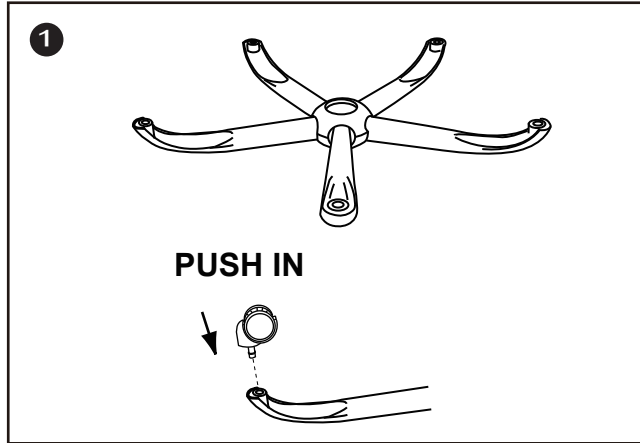

# ASSEMBLY INSTRUCTIONS

- A** 1PC  

- B** 4PCS (22mm)  
PRE-INSERTED  

- C** 5PCS  

- D** 2PCS  

- E** 8PCS (18mm)  
PRE-INSERTED  

- F** 8PCS  

- G** 1PC  

**dams**  **SOM300T1**

Do not tighten bolts fully until you have completed assembly.  
Please note the fixing screws are located in their fixing points if not found in the parts bag.  
Should you require any assistance in assembling your goods please contact customer services on 0151 548 7111 between 9am/4:30pm.