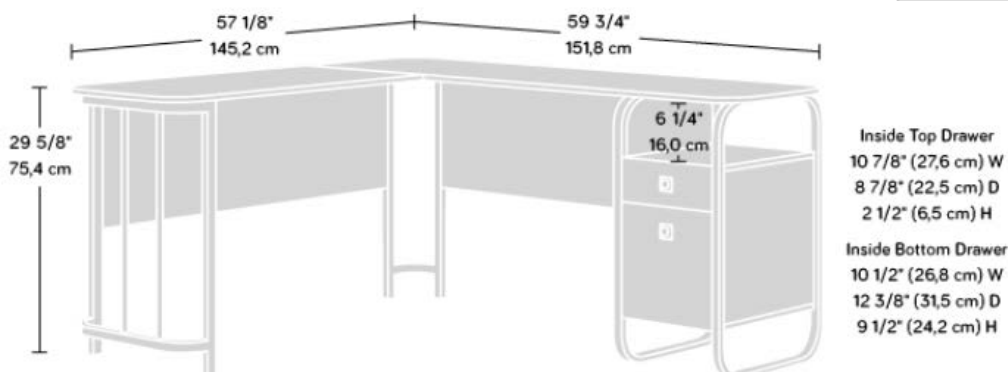

STATIONMASTER L-SHAPED DESK

PRODUCT SHEET

FURNITURE

- Home office L-shaped desk in Etched Oak finish
 - Large desk and return provides a generous working area
 - Small storage drawer features metal runners and safety stops
 - Filing drawer for letter sized hanging files
 - Cord management
 - Textured, powder coated metal frame for durability
 - 360 degree all round finish (can be freestanding)

Width (desktop)	145.2 cm
Depth (return)	151.8 cm
Height	75.4 cm
Carton Height	169.1 cm
Carton Width	54.5 cm
Carton Depth	20.5 cm
Box Volume	0.189 cbm
Weight (gross)	47.8 kg

N.B: All measurements are approximate