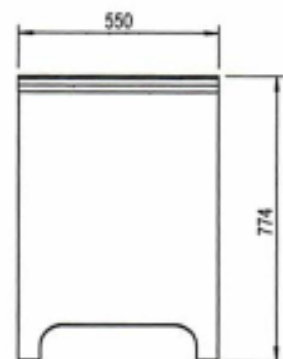

TOWSON TRESTLE DESK WHITE

PRODUCT SHEET

FURNITURE

- Home office trestle desk in white finish
 - Stylish curved desktop
 - Generous working area
 - Compact yet functional design
 - Angled legs provide extra stability

Width	120 cm
Depth	55 cm
Height	77.4 cm
Carton Height	132.5 cm
Carton Width	64.5 cm
Carton Depth	8 cm
Box Volume	0.068 cbm
Weight (gross)	29 kg

N.B: All measurements are approximate