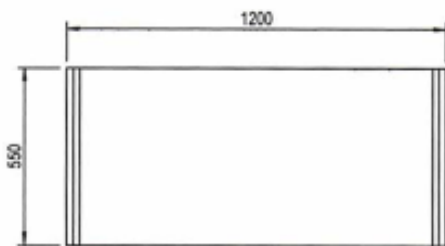

TOWSON TRESTLE DESK WHITE

PRODUCT SHEET

FURNITURE

- Home office trestle desk in white finish
 - Stylish curved desktop
 - Generous working area
 - Compact yet functional design
 - Angled legs provide extra stability

Width	120 cm
Depth	55 cm
Height	77.4 cm
Carton Height	132.5 cm
Carton Width	64.5 cm
Carton Depth	8 cm
Box Volume	0.068 cbm
Weight (gross)	29 kg

N.B: All measurements are approximate