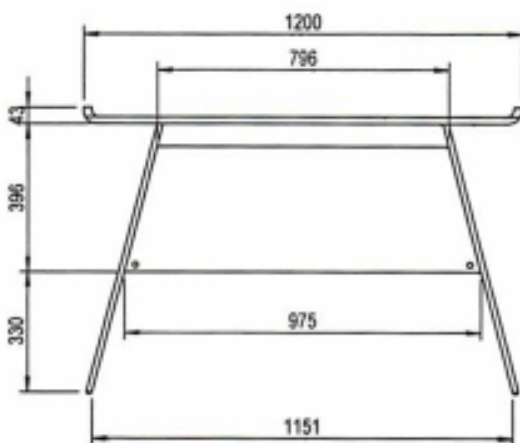

TOWSON TRESTLE DESK WHITE

PRODUCT SHEET

FURNITURE

- Home office trestle desk in white finish
 - Stylish curved desktop
 - Generous working area
 - Compact yet functional design
 - Angled legs provide extra stability

Width	120 cm
Depth	55 cm
Height	77.4 cm
Carton Height	132.5 cm
Carton Width	64.5 cm
Carton Depth	8 cm
Box Volume	0.068 cbm
Weight (gross)	29 kg

N.B: All measurements are approximate