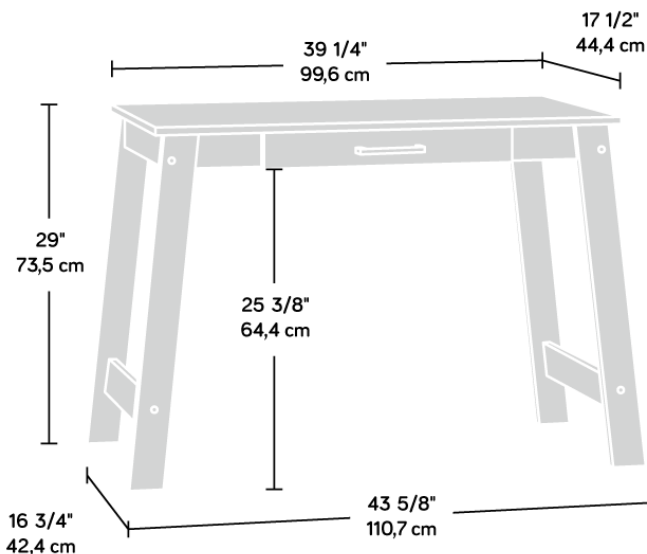

TRESTLE DESK SUMMER OAK

PRODUCT SHEET FURNITURE

- Home office 'trestle' style desk
 - Summer Oak effect
- Ideal student / hot desk for homework or laptop
 - Simple sleek design
 - Slim stationery drawer
 - Metal effect handle

Width	110.7 cm
Depth	44.4 cm
Height	73.5 cm
Carton Height	5.72 cm
Carton Width	46.2 cm
Carton Depth	106.52 cm
Box Volume	0.028 cbm
Weight (gross)	14.5 kg

N.B: All measurements are approximate