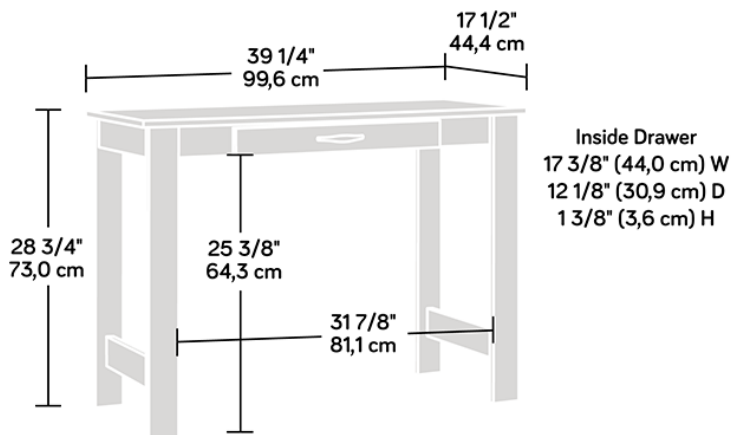

WRITING TABLE CINNAMON CHERRY

PRODUCT SHEET

FURNITURE

- Home office 'trestle' style table/desk
 - Cinnamon cherry effect
- Ideal student / hot desk for homework or laptop
 - Simple sleek design
 - Slim stationery drawer
 - Stylish handle

Width	99.6 cm
Depth	44.4 cm
Height	73 cm
Carton Height	111.1 cm
Carton Width	48.6 cm
Carton Depth	8.6 cm
Box Volume	0.046 cbm
Weight (gross)	16.4 kg

N.B: All measurements are approximate